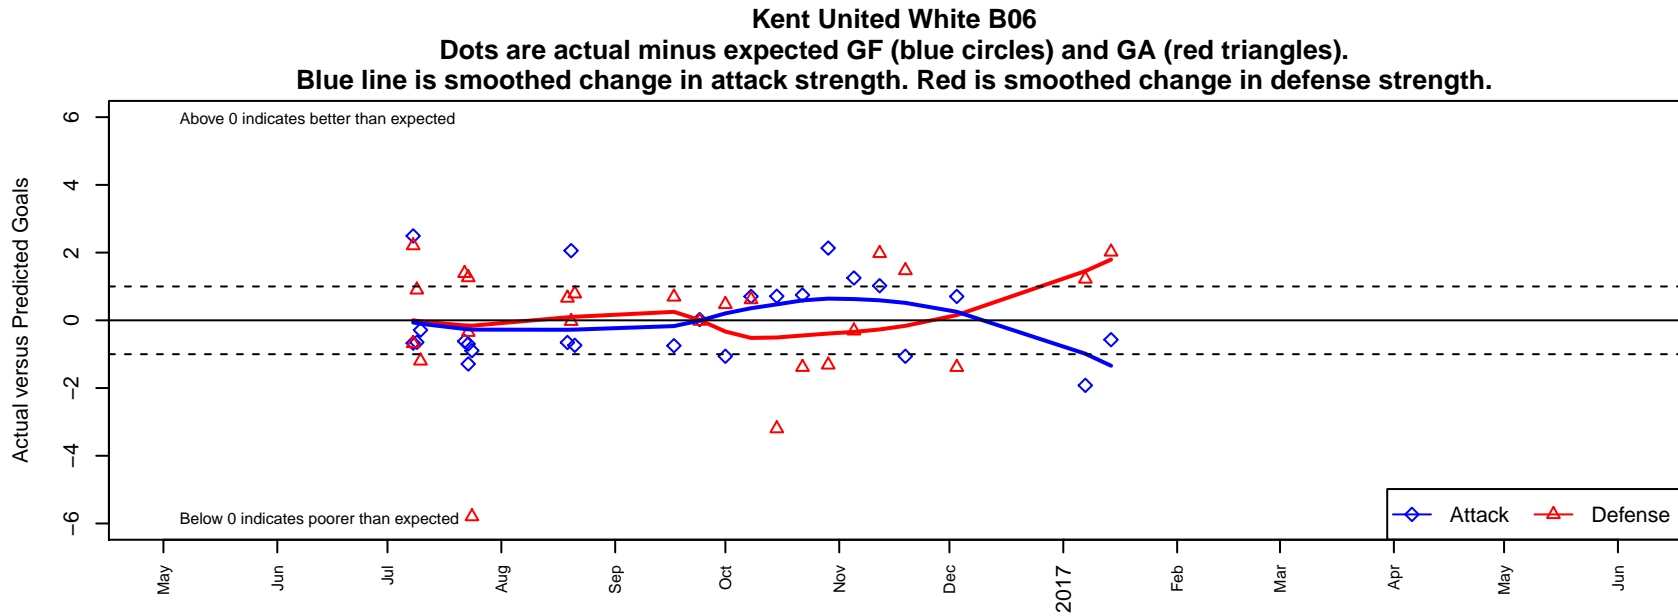

Kent United White B06

Kent United
 Kent, WA
 B06 total strength=279
 attack=0.26 defense=0.1
 fall league = SSUL B06 Div 2

alt names used:
 Kent United B06 White
 Kent United B06 White
 Kent United B06 White
 Kent United – B06 White B
 Kent United B06 White
 Kent United – B06 White B

Venues played:
 2016 KCC BU11 B
 2016 KCC BU11
 2016 Crossfire Select U11 Silver
 2016 Xtreme Cup BU11 Silver
 2016 SSUL B06 Division 2
 2016 Founders Cup B06 Div A

**attack and defense variance (black dot)
relative to other teams
and top 10 in region**