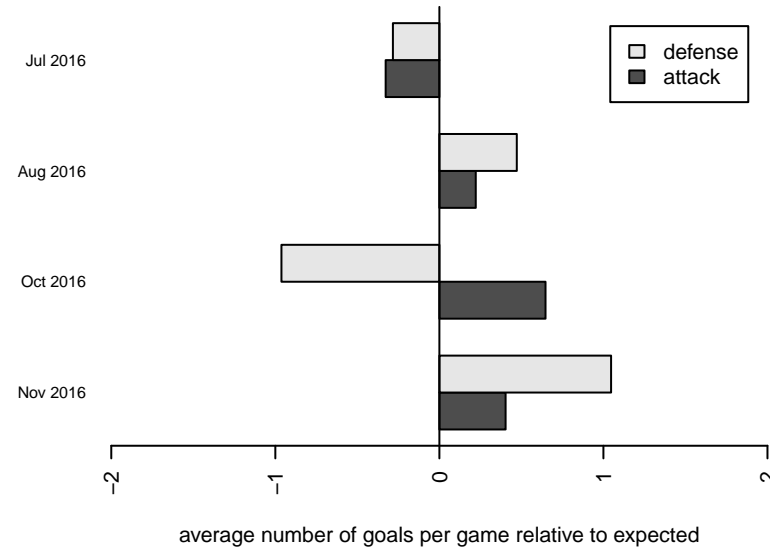

Performance relative to 13 month average