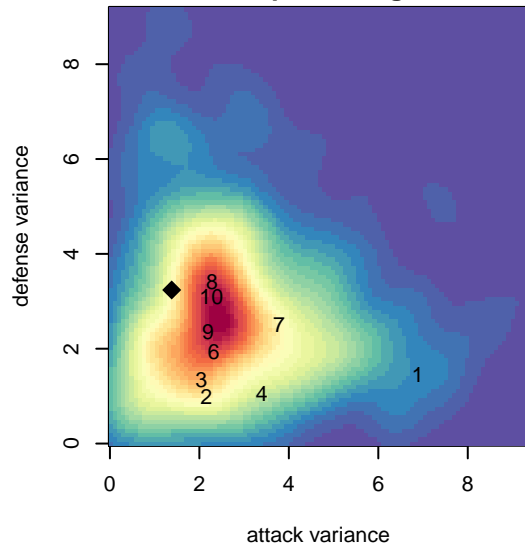

Kent United White B06

Kent United
 Kent, WA
 B06 total strength=279
 attack=0.26 defense=0.1
 fall league = SSUL B06 Div 2

alt names used:
 Kent United B06 White
 Kent United B06 White
 Kent United B06 White
 Kent United – B06 White B
 Kent United B06 White
 Kent United – B06 White B

Venues played:
 2016 KCC BU11 B
 2016 KCC BU11
 2016 Crossfire Select U11 Silver
 2016 Xtreme Cup BU11 Silver
 2016 SSUL B06 Division 2
 2016 Founders Cup B06 Div A

**attack and defense variance (black dot)
relative to other teams
and top 10 in region**