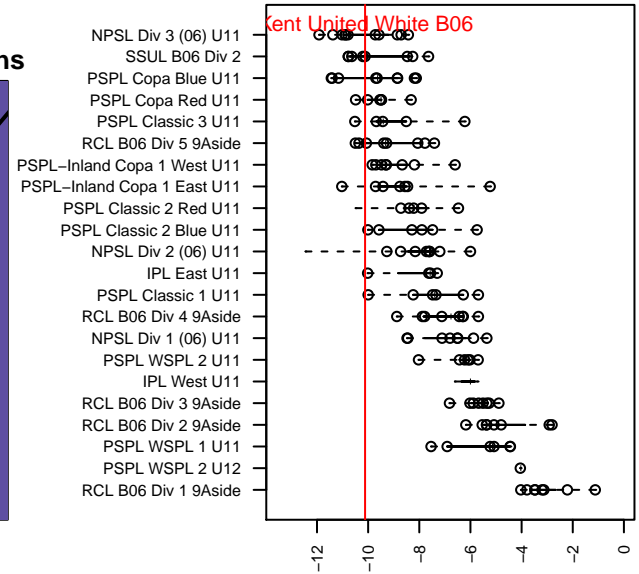

**attack and defense rating
relative to others at age
and all opponents in last 13 months**