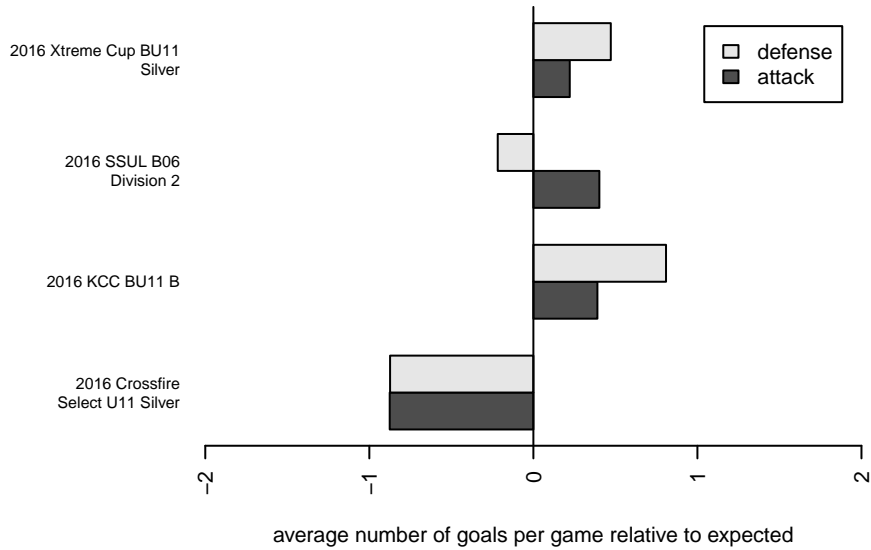

Performance relative to 13 month average